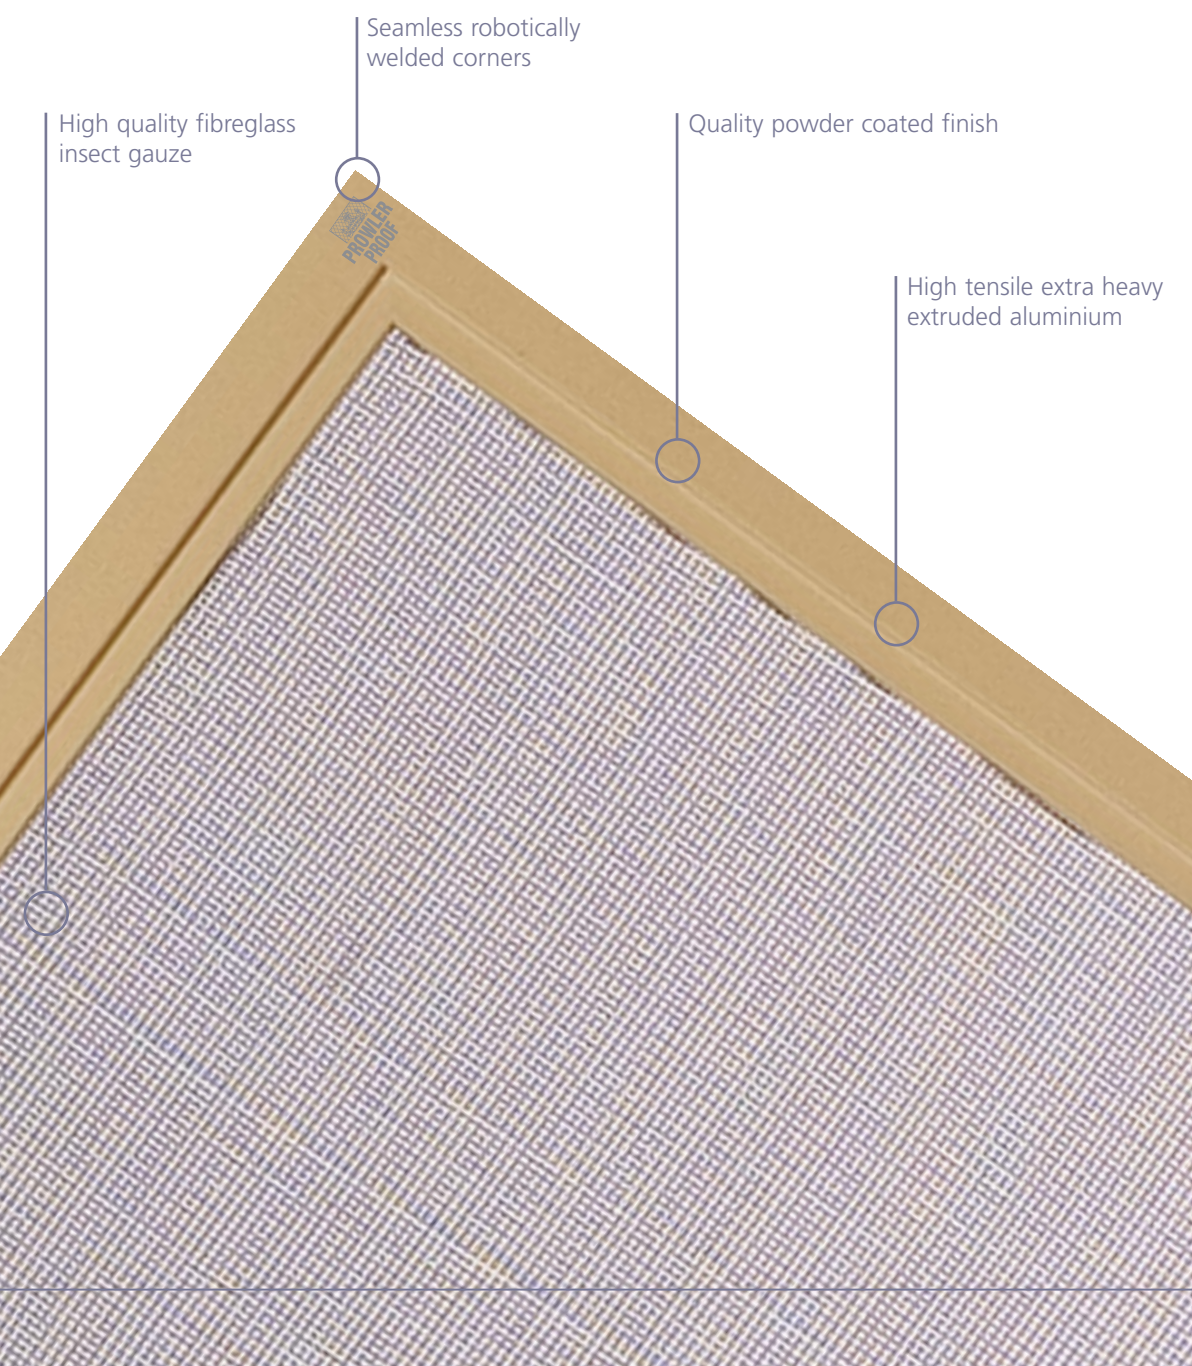

INSECT SCREENS:

- FULLY WELDED FRAMES
- FIBREGLASS INSECT GAUZE
- IDEAL FOR HIGHER STOREY WINDOWS WITH A LOW SECURITY RISK

insect screens
fully welded aluminium

A fully welded insect screen from corner to corner.