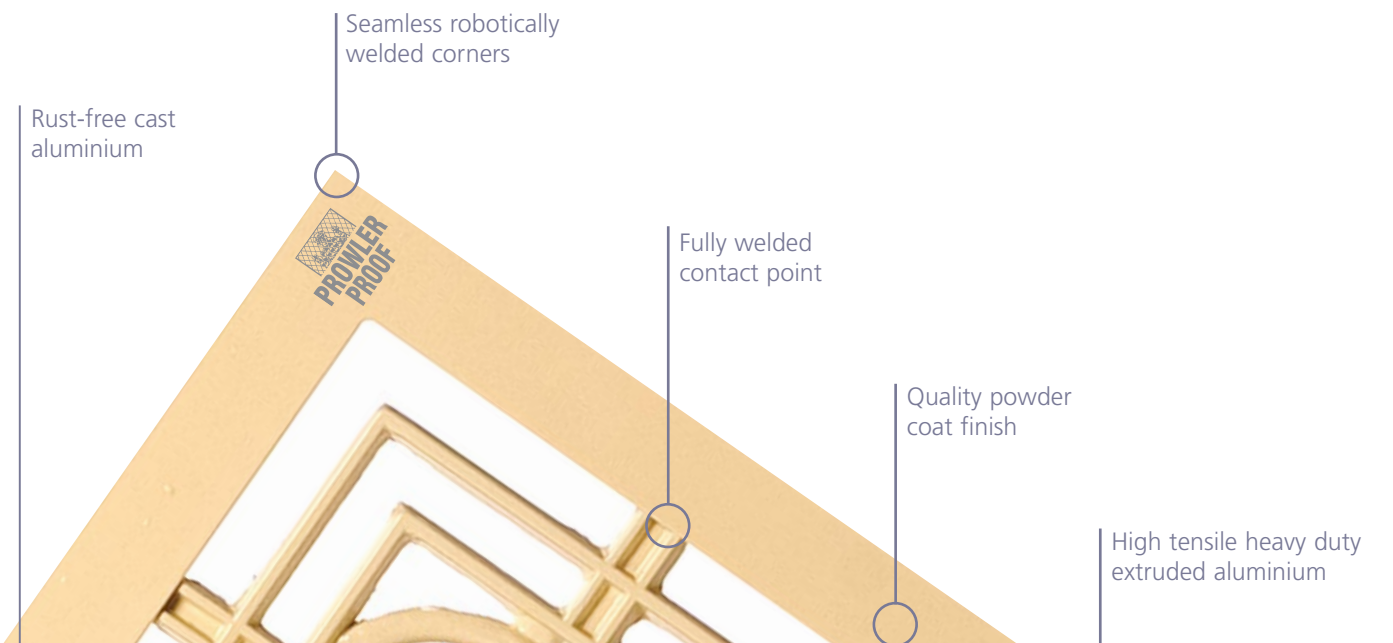

“Enhance the style of your home and add character with Heritage Designs.”

HERITAGE DESIGNS:

- SUITS THE STYLE OF YOUR HOME
- IDEAL FOR ENHANCING YOUR HOME'S FRONT ENTRANCE

heritage cast aluminium panels

Heritage products are welded into a high tensile heavy duty frame that is fully welded. All designs are welded at every contact point.